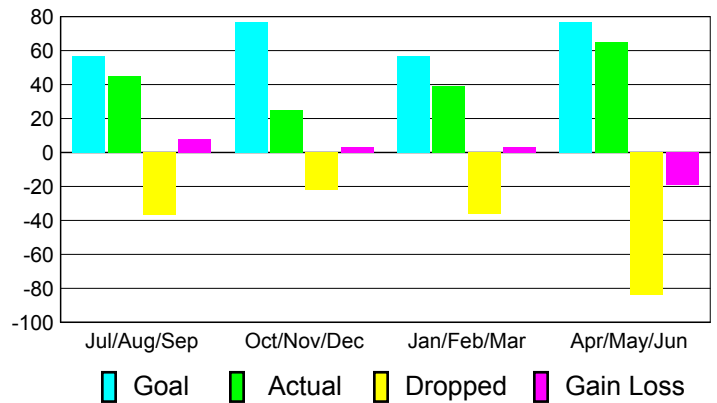

Membership Results 2010-2011

Goal, New, Dropped, Gain/Loss

Comparison of Membership Gain/Loss

Current Year Compared to the Previous Year