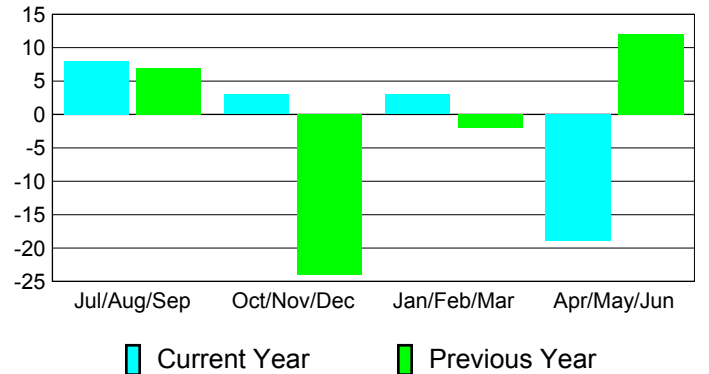

**Membership Results
2010-2011**

**Membership
2009-2010**

Month	Net Memb Goal	Actual New Memb	Actual Dropped Memb	Gain/Loss of Memb	Gain/Loss of Memb
Jul/Aug/Sep	57	45	-37	8	7
Oct/Nov/Dec	77	25	-22	3	-24
Jan/Feb/Mar	57	39	-36	3	-2
Apr/May/June	77	65	-84	-19	12
Totals	268	174	-179	-5	-7

Membership Results 2010-2011

Goal, New, Dropped, Gain/Loss

Comparison of Membership Gain/Loss

Current Year Compared to the Previous Year

Gender Comparison 2010-2011

Jul/Aug/Sep

Oct/Nov/Dec

Jan/Feb/Mar

Apr/May/June

Male

Female