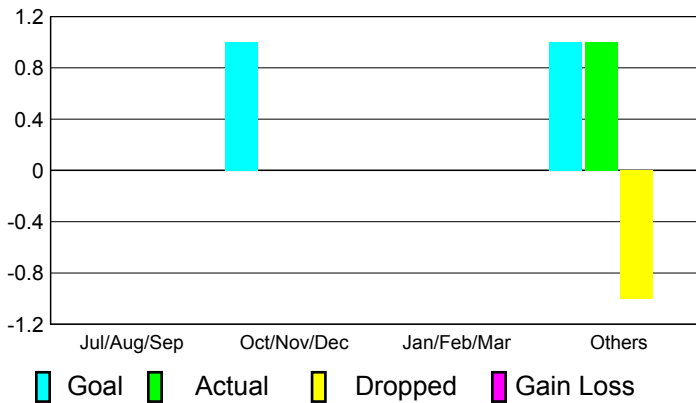

2010-2011 GMT Reports for District (or Undistricted) **District 18 A**

GMT: **CARL HARRELL**

Location: **GEORGIA**

GMT CA: **1**

CLUBS

**Club Results
2010-2011**

**Clubs
2009-2010**

Month	New Club Goal	Actual New Clubs	Actual Dropped Clubs	Gain/Loss of Clubs	Gain/Loss of Clubs
Jul/Aug/Sep	0	0	0	0	1
Oct/Nov/Dec	1	0	0	0	0
Jan/Feb/Mar	0	0	0	0	0
Apr/May/June	1	1	-1	0	1
Totals	2	1	-1	0	2

Club Results 2010-2011

Goal, New, Dropped, Gain/Loss

Comparison of Club Gain/Loss

Current Year Compared to the Previous Year

YTD Status Quo Clubs 2010-2011

Status Quo Clubs Compared to Status Quo Members

MEMBERSHIP